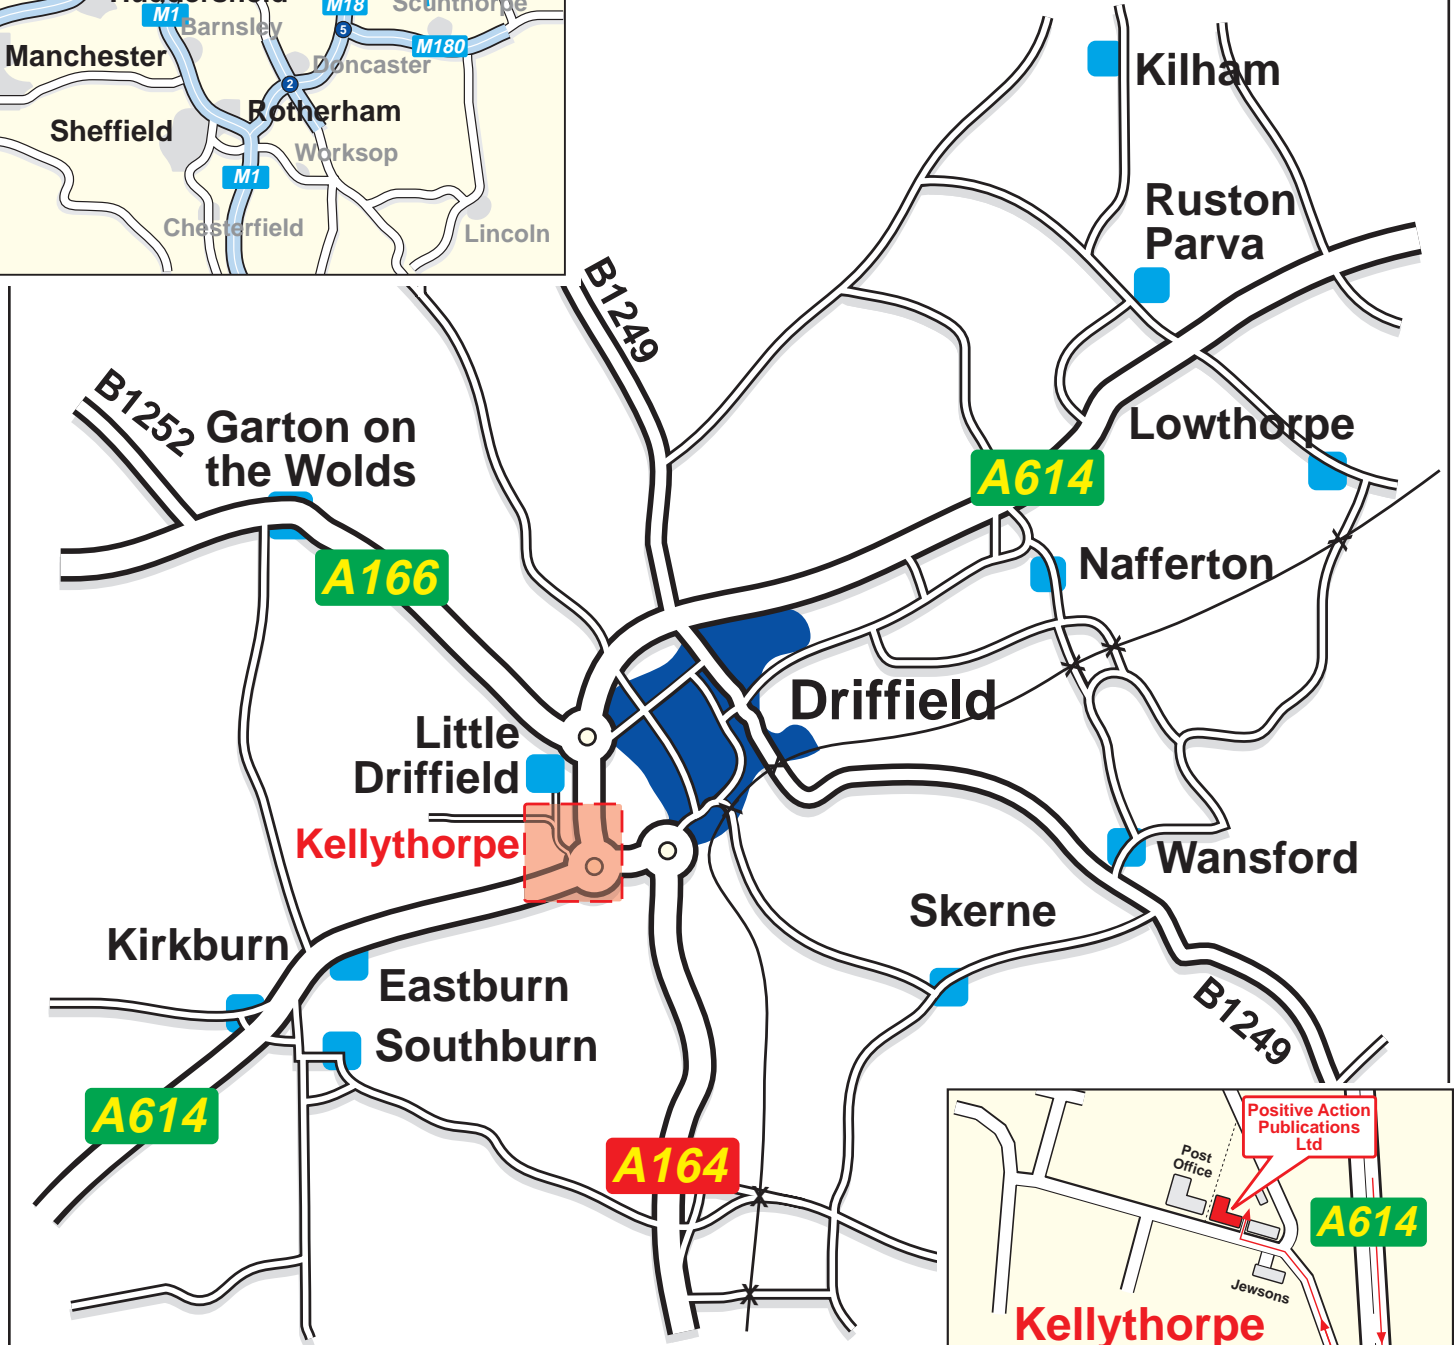

How to find us . . .

Positive Action Publications

Thorpe House, Kelleythorpe Estate,
Driffield, E. Yorkshire YO25 9DJ.
Tel: 01377 241724 Fax: 01377 253640

Finding Driffield from Motorways

Finding Kelleythorpe Estate